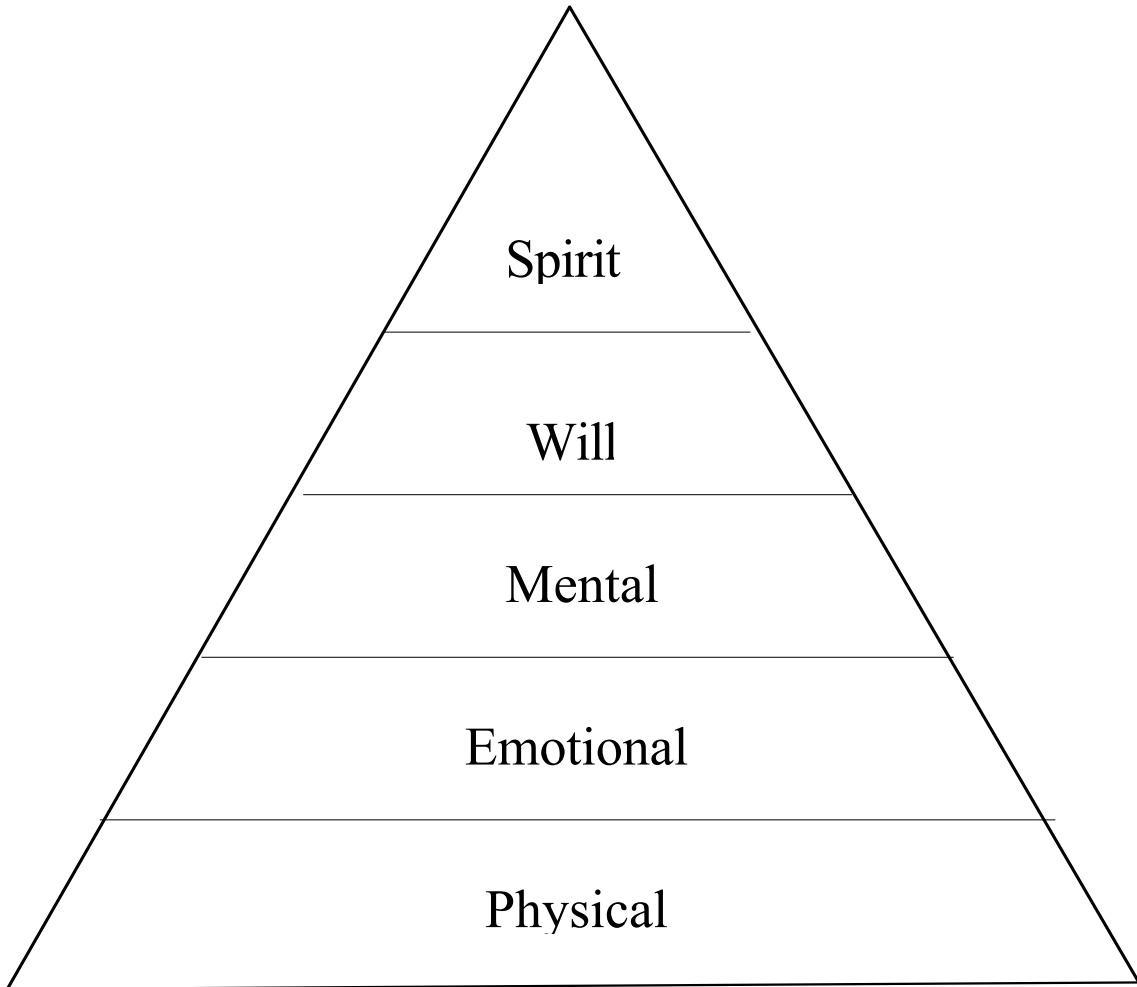

Pathwork of Texas

Hierarchy of needs and human priorities